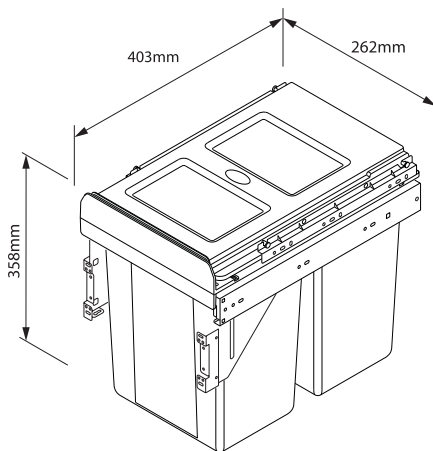

TECHNICAL DRAWING

OK-POB-2 2x11L GREY