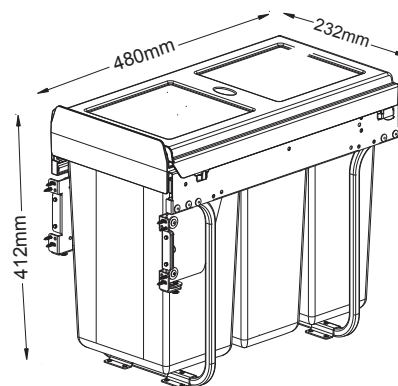

OK-POB-3 3x10L GREY

Scan QR Code To
Explore Complete
Kitchen & Furniture
Fittings

+91 9310012300

FOLLOW US ON